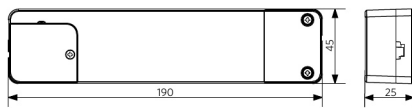

## Maatschets (mm)

LEDPanelRc-S5 Sq595

LEDPanelRc-S5  
Driver On/Off

LEDPanelRc-S5  
Driver Tunable White