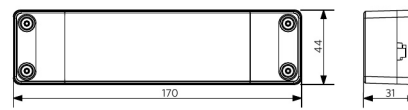

LEDPanelRc-S5
Driver On/Off