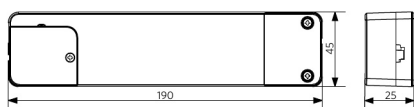

LEDPanelRc-S5
Driver Tunable White