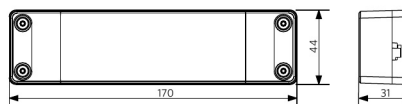

LEDPanelRc-S5
Driver On/Off