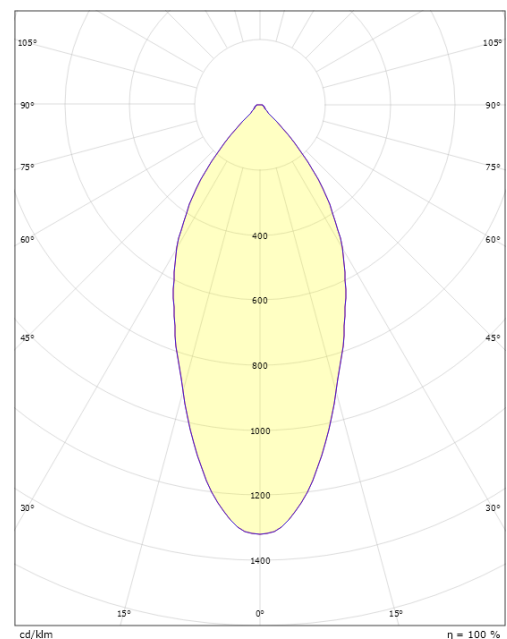

Mounting/Connection

Mounting: Recessed, Indoor / Outdoor
 Cable entry: Screwless terminal block

Dimensions (mm)

Length (mm) L: 90
 Width (mm) W: 90
 Height (mm) H: 40
 Diameter (D): 90
 Cut-out (mm): 83
 Weight (brutto/netto): 0.361 / 0.361

Packaging

Packing dimensions (mm): 130 x 115 x 56

7 021989052364