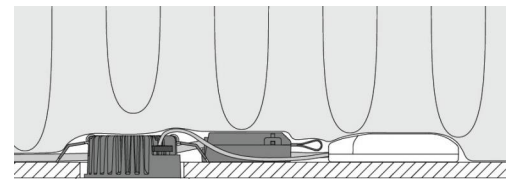

Packaging

Packing dimensions (mm): 130 x 115 x 56