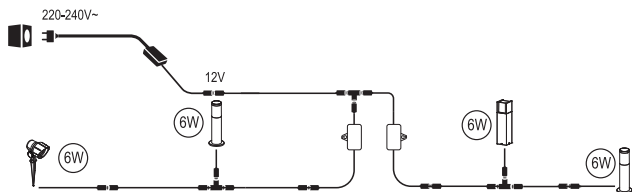

Philips GardenLink Low-volt system (12V)

Max.24W Dusk-to-Dawn Sensor (with max.3 pieces of luminaires)

Max.30m (24W Power Supply Unit and Dusk-to-Dawn Sensor, with max.3 pieces of luminaires)

Max.24m (48W Power Supply Unit, with max.6 pieces of luminaires)