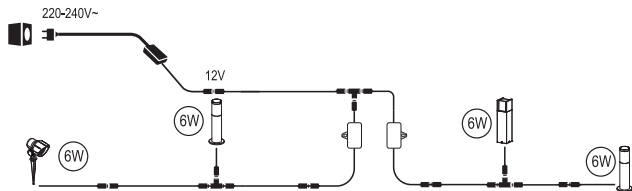

PHILIPS

LED Outdoor Low
Voltage Spotlight
9290032619

User manual
Benutzerhandbuch
Notice d'emploi
Manual de usuario
Manual do usuário
Manuale d'uso
Gebruiksaanwijzing

Incl.

IP44

F

1

2

Philips GardenLink Low-volt system (12V)

Max.24W Dusk-to-Dawn Sensor (with max.3 pieces of luminaires)

Max.30m (24W Power Supply Unit and Dusk-to-Dawn Sensor, with max.3 pieces of luminaires)

Max.24m (48W Power Supply Unit, with max.6 pieces of luminaires)