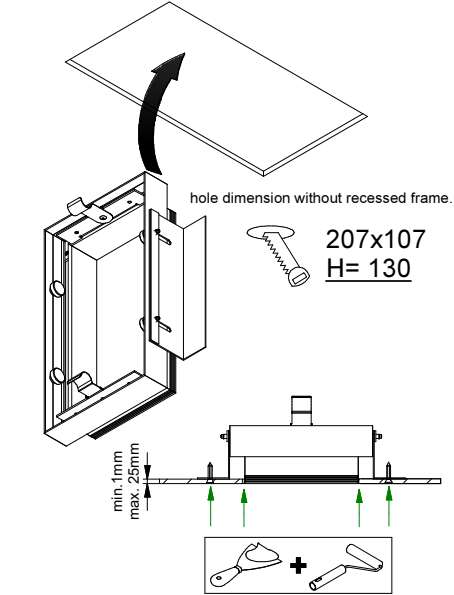

# Mini-multiple trimless 2Lx ES50

103816XX

Lamptype : QPAR 16

Fitting : GU10

## 1 CEILING Has to be combined with : 10460230 Mini-multiple trimless 2 recessed frame

Conbox always with recessed frame  
art. 10440230