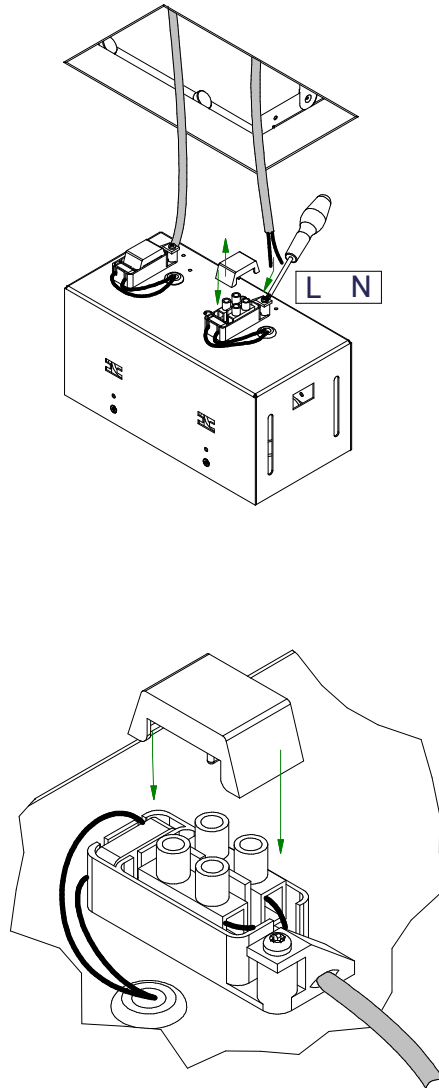

Mini-multiple trimless 2Lx ES50

103816XX

Lamptype : QPAR 16

Fitting : GU10

1 CEILING Has to be combined with : 10460230 Mini-multiple trimless 2 recessed frame

Conbox always with recessed frame
art. 10440230

2

3

4

If halogen lamp:
max 50W

If retrofit LED lamp:
only suitable for short version

CAN BE USED WITH

Conbox: 10440230 Mini-multiple trimless 2Lx conbox