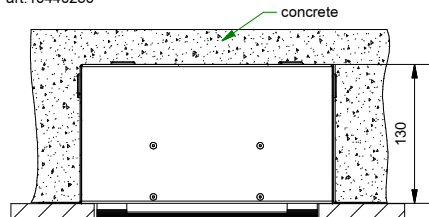

# Mini-multiple trimless 2Lx ES50

103816XX

Lamptype : QPAR 16

Fitting : GU10

## 1 CEILING Has to be combined with : 10460230 Mini-multiple trimless 2 recessed frame

Conbox always with recessed frame  
art. 10440230