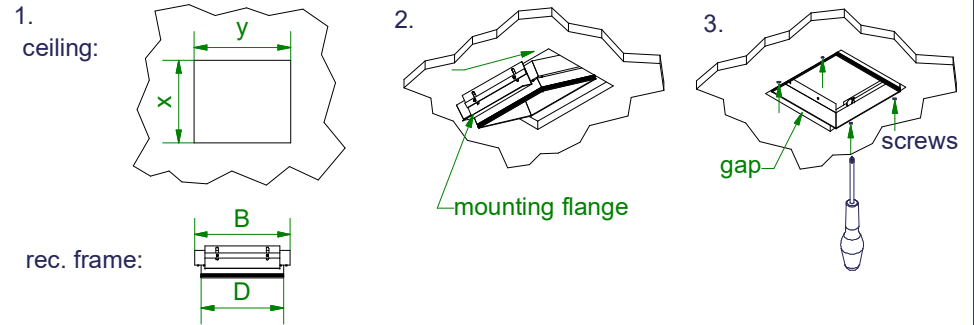

Recessed Frame

1045xx30 - 1046xx30

Installation instruction -A

	Frame dimensions (mm)					Cut out dimensions (mm)	
	A	B	C	D	E	X	Y
10460130 MINI-MULTIPLE TRIMLESS 1X RECESSED FRAME	133.5	133.5	106	106	169	107	134.5
10460230 MINI-MULTIPLE TRIMLESS 2 RECESSED FRAME	233.5	133.5	206	106	169	107	207
10460730 MINI-MULTIPLE TRIMLESS 3L RECESSED FRAME	338.5	133.5	311	106	169	107	312
10460430 MINI-MULTIPLE TRIMLESS 4SQ RECESSED FRAME	233.5	233.5	206	206	269	207	234.5
10450130 MULTIPLE TRIMLESS 1X RECESSED FRAME	190.5	190.5	163	163	226	164	191.5
10450230 MULTIPLE TRIMLESS 2LX RECESSED FRAME	345.5	190.5	318	163	226	164	319
10450330 MULTIPLE TRIMLESS 3LX RECESSED FRAME	488.5	190.5	461	163	226	164	462
10450430 MULTIPLE TRIMLESS 4SQX RECESSED FRAME	345.5	345.5	318	318	381	319	346.5

Square recessed frames:

Rectangular recessed frames:

Finishing for both types:

Mini-multiple installation: