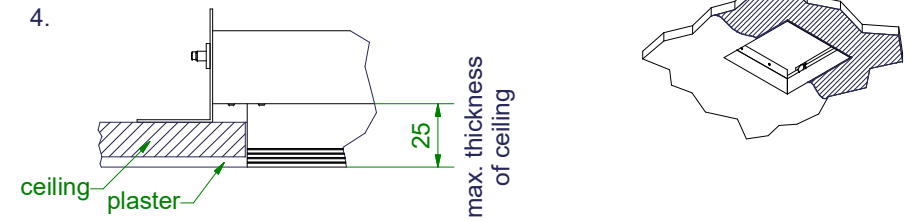

Recessed Frame

1045xx30 - 1046xx30

Installation instruction -A

	Frame dimensions (mm)					Cut out dimensions (mm)	
	A	B	C	D	E	X	Y
10460130 MINI-MULTIPLE TRIMLESS 1X RECESSED FRAME	133.5	133.5	106	106	169	107	134.5
10460230 MINI-MULTIPLE TRIMLESS 2 RECESSED FRAME	233.5	133.5	206	106	169	107	207
10460730 MINI-MULTIPLE TRIMLESS 3L RECESSED FRAME	338.5	133.5	311	106	169	107	312
10460430 MINI-MULTIPLE TRIMLESS 4SQ RECESSED FRAME	233.5	233.5	206	206	269	207	234.5
10450130 MULTIPLE TRIMLESS 1X RECESSED FRAME	190.5	190.5	163	163	226	164	191.5
10450230 MULTIPLE TRIMLESS 2LX RECESSED FRAME	345.5	190.5	318	163	226	164	319
10450330 MULTIPLE TRIMLESS 3LX RECESSED FRAME	488.5	190.5	461	163	226	164	462
10450430 MULTIPLE TRIMLESS 4SQX RECESSED FRAME	345.5	345.5	318	318	381	319	346.5

Square recessed frames:

Rectangular recessed frames:

Finishing for both types:

Mini-multiple installation: