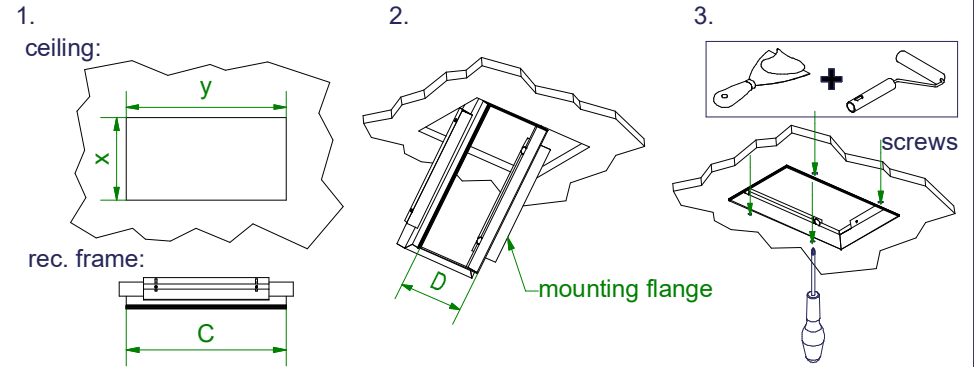

Recessed Frame

1045xx30 - 1046xx30

Installation instruction -A

	Frame dimensions (mm)					Cut out dimensions (mm)	
	A	B	C	D	E	X	Y
10460130 MINI-MULTIPLE TRIMLESS 1X RECESSED FRAME	133.5	133.5	106	106	169	107	134.5
10460230 MINI-MULTIPLE TRIMLESS 2 RECESSED FRAME	233.5	133.5	206	106	169	107	207
10460730 MINI-MULTIPLE TRIMLESS 3L RECESSED FRAME	338.5	133.5	311	106	169	107	312
10460430 MINI-MULTIPLE TRIMLESS 4SQ RECESSED FRAME	233.5	233.5	206	206	269	207	234.5
10450130 MULTIPLE TRIMLESS 1X RECESSED FRAME	190.5	190.5	163	163	226	164	191.5
10450230 MULTIPLE TRIMLESS 2LX RECESSED FRAME	345.5	190.5	318	163	226	164	319
10450330 MULTIPLE TRIMLESS 3LX RECESSED FRAME	488.5	190.5	461	163	226	164	462
10450430 MULTIPLE TRIMLESS 4SQX RECESSED FRAME	345.5	345.5	318	318	381	319	346.5

Square recessed frames:

Rectangular recessed frames:

Finishing for both types:

Mini-multiple installation: