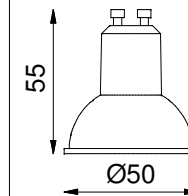

2

137x158x130x217

3

4

If halogen lamp:
max 50W

If retrofit LED lamp:
only suitable for short version

CAN BE USED WITH

10440130 Mini-multiple trimless 1x conbox