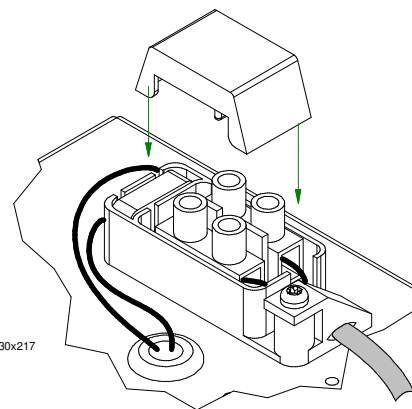

Mini-multiple trimless 1x ES50

103815XX

Lamp type : QPAR 16

Fitting : GU10

1 CEILING Has to be combined with : 10460130 Mini-multiple trimless 1 recessed frame

Conbox art.10440130
always with recessed frame

2

137x158x130x217

3

4

If halogen lamp:
max 50W

If retrofit LED lamp:
only suitable for short version

CAN BE USED WITH

10440130 Mini-multiple trimless 1x conbox