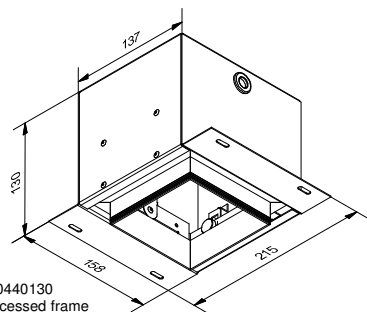

Mini-multiple trimless 1x ES50

103815XX

Lamp type : QPAR 16

Fitting : GU10

1 CEILING Has to be combined with : 10460130 Mini-multiple trimless 1 recessed frame

Conbox art.10440130
always with recessed frame

2

137x158x130x217

3

4

If halogen lamp:
max 50W

If retrofit LED lamp:
only suitable for short version

CAN BE USED WITH

10440130 Mini-multiple trimless 1x conbox