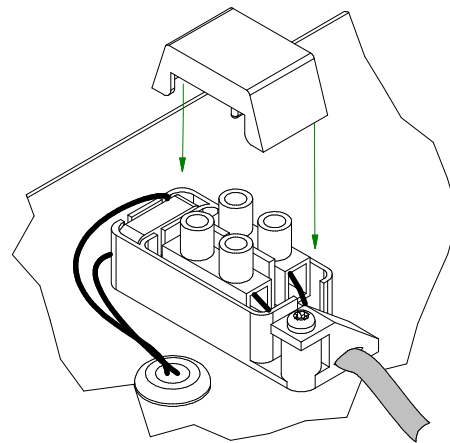

Mini-multiple trimless 3Lx ES50

103822XX

Lamp type : QPAR 16

Fitting : GU10

1 CEILING Has to be combined with : 10460730 Mini-multiple trimless 3L recessed frame

Conbox art.10440730
always with recessed frame

2

3

4

If halogen lamp:
max 50W

If retrofit LED lamp:
only suitable for short version

CAN BE USED WITH

10440730 Mini-multiple trimless 3Lx conbox