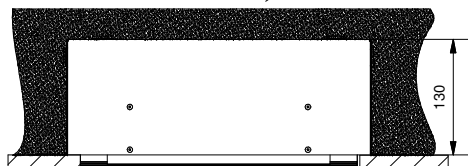

# Mini-multiple trimless 3Lx ES50

103822XX

Lamp type : QPAR 16

Fitting : GU10

## 1 CEILING Has to be combined with : 10460730 Mini-multiple trimless 3L recessed frame

Conbox art.10440730  
always with recessed frame