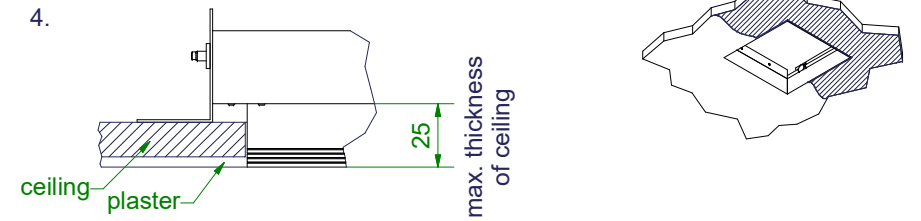

Recessed Frame

1045xx30 - 1046xx30

Installation instruction -A

	Frame dimensions (mm)					Cut out dimensions (mm)	
	A	B	C	D	E	X	Y
10460130 MINI-MULTIPLE TRIMLESS 1X RECESSED FRAME	133.5	133.5	106	106	169	107	134.5
10460230 MINI-MULTIPLE TRIMLESS 2 RECESSED FRAME	233.5	133.5	206	106	169	107	207
10460730 MINI-MULTIPLE TRIMLESS 3L RECESSED FRAME	338.5	133.5	311	106	169	107	312
10460430 MINI-MULTIPLE TRIMLESS 4SQ RECESSED FRAME	233.5	233.5	206	206	269	207	234.5
10450130 MULTIPLE TRIMLESS 1X RECESSED FRAME	190.5	190.5	163	163	226	164	191.5
10450230 MULTIPLE TRIMLESS 2LX RECESSED FRAME	345.5	190.5	318	163	226	164	319
10450330 MULTIPLE TRIMLESS 3LX RECESSED FRAME	488.5	190.5	461	163	226	164	462
10450430 MULTIPLE TRIMLESS 4SQX RECESSED FRAME	345.5	345.5	318	318	381	319	346.5

Square recessed frames:

Rectangular recessed frames:

Finishing for both types:

Mini-multiple installation: