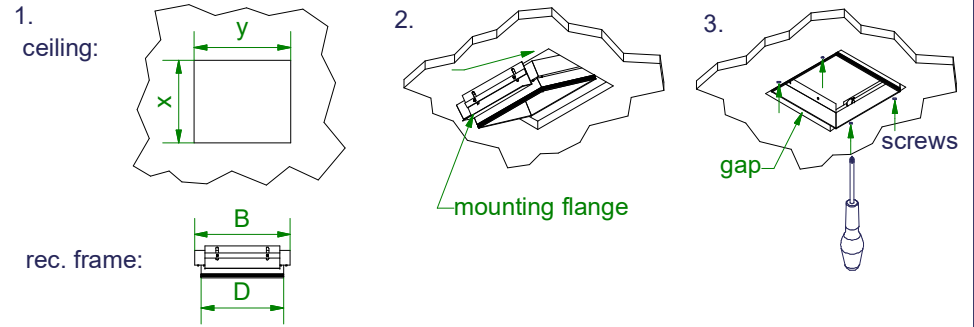

Recessed Frame

1045xx30 - 1046xx30

Installation instruction -A

	Frame dimensions (mm)					Cut out dimensions (mm)	
	A	B	C	D	E	X	Y
10460130 MINI-MULTIPLE TRIMLESS 1X RECESSED FRAME	133.5	133.5	106	106	169	107	134.5
10460230 MINI-MULTIPLE TRIMLESS 2 RECESSED FRAME	233.5	133.5	206	106	169	107	207
10460730 MINI-MULTIPLE TRIMLESS 3L RECESSED FRAME	338.5	133.5	311	106	169	107	312
10460430 MINI-MULTIPLE TRIMLESS 4SQ RECESSED FRAME	233.5	233.5	206	206	269	207	234.5
10450130 MULTIPLE TRIMLESS 1X RECESSED FRAME	190.5	190.5	163	163	226	164	191.5
10450230 MULTIPLE TRIMLESS 2LX RECESSED FRAME	345.5	190.5	318	163	226	164	319
10450330 MULTIPLE TRIMLESS 3LX RECESSED FRAME	488.5	190.5	461	163	226	164	462
10450430 MULTIPLE TRIMLESS 4SQX RECESSED FRAME	345.5	345.5	318	318	381	319	346.5

Square recessed frames:

Rectangular recessed frames:

Finishing for both types:

Mini-multiple installation: