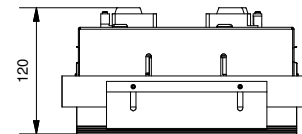

Mini-multiple trimless 4SQx ES50

103819XX

Lamp type : QPAR 16

Fitting : GU10

1 CEILING Has to be combined with : 10460430 Mini-multiple trimless 3L recessed frame

Conbox art.10440430
always with recessed frame

2

3

4

If halogen lamp:
max 50W

If retrofit LED lamp:
only suitable for short version

CAN BE USED WITH

10440430 Mini-multiple trimless 4sqx conbox