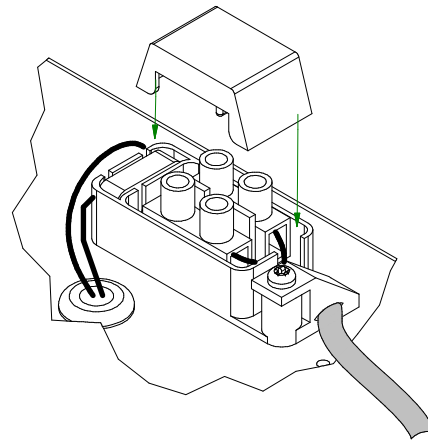

Mini-multiple trimless 4SQx ES50

103819XX

Lamp type : QPAR 16

Fitting : GU10

1 CEILING Has to be combined with : 10460430 Mini-multiple trimless 3L recessed frame

Conbox art.10440430
always with recessed frame

2

3

4

If halogen lamp:
max 50W

If retrofit LED lamp:
only suitable for short version

CAN BE USED WITH

10440430 Mini-multiple trimless 4sqx conbox