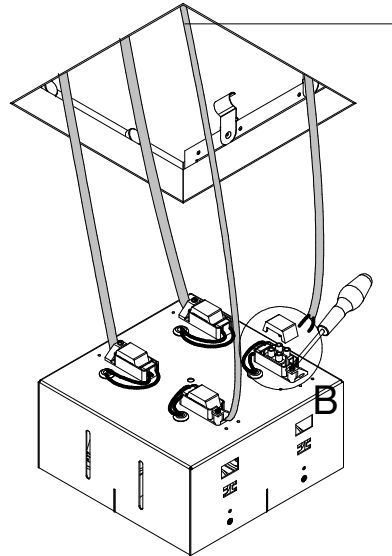

Mini-multiple trimless 4SQx ES50

103819XX

Lamp type : QPAR 16

Fitting : GU10

1 CEILING Has to be combined with : 10460430 Mini-multiple trimless 3L recessed frame

Conbox art.10440430
always with recessed frame

2

3

4

If halogen lamp:
max 50W

If retrofit LED lamp:
only suitable for short version

CAN BE USED WITH

10440430 Mini-multiple trimless 4sqx conbox