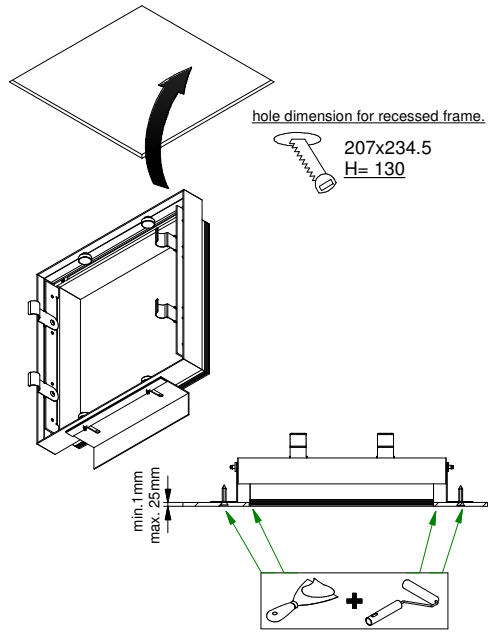

Mini-multiple trimless 4SQx ES50

103819XX

Lamp type : QPAR 16

Fitting : GU10

1 CEILING Has to be combined with : 10460430 Mini-multiple trimless 3L recessed frame

Conbox art.10440430
always with recessed frame

2

3

4

If halogen lamp:
max 50W

If retrofit LED lamp:
only suitable for short version

CAN BE USED WITH

10440430 Mini-multiple trimless 4sqx conbox