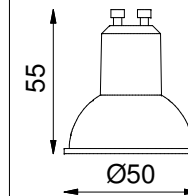

2

3

4

If halogen lamp:
max 50W

If retrofit LED lamp:
only suitable for short version

CAN BE USED WITH

10440430 Mini-multiple trimless 4sqx conbox