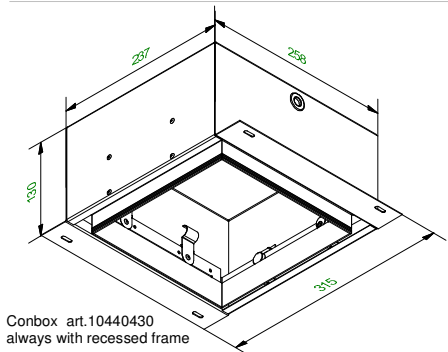

Mini-multiple trimless 4SQx ES50

103819XX

Lamp type : QPAR 16

Fitting : GU10

1 CEILING Has to be combined with : 10460430 Mini-multiple trimless 3L recessed frame

Conbox art.10440430
always with recessed frame

2

3

4

If halogen lamp:
max 50W

If retrofit LED lamp:
only suitable for short version

CAN BE USED WITH

10440430 Mini-multiple trimless 4sqx conbox