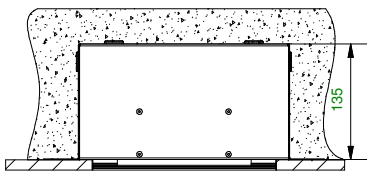

Mini-multiple trimless 4SQx ES50

103819XX

Lamp type : QPAR 16

Fitting : GU10

1 CEILING Has to be combined with : 10460430 Mini-multiple trimless 3L recessed frame

Conbox art.10440430
always with recessed frame