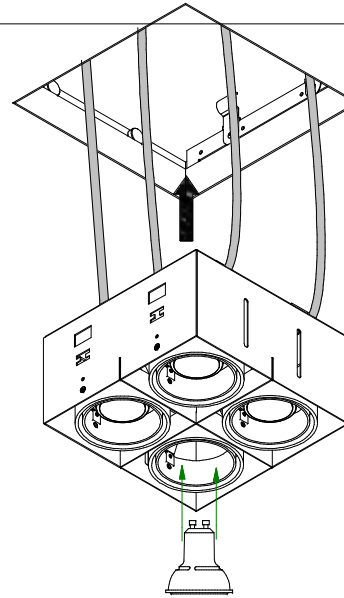

Mini-multiple trimless 4SQx ES50

103819XX

Lamp type : QPAR 16

Fitting : GU10

1 CEILING Has to be combined with : 10460430 Mini-multiple trimless 3L recessed frame

Conbox art.10440430
always with recessed frame

2

3

4

If halogen lamp:
max 50W

If retrofit LED lamp:
only suitable for short version

CAN BE USED WITH

10440430 Mini-multiple trimless 4sqx conbox