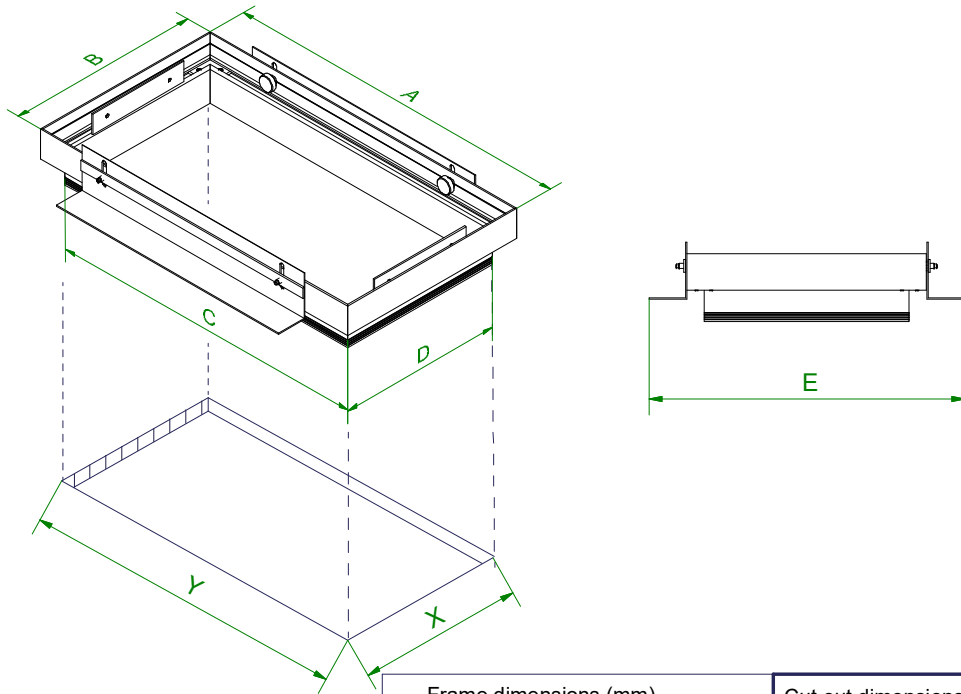

Recessed Frame

1045xx30 - 1046xx30

Installation instruction -A

	Frame dimensions (mm)					Cut out dimensions (mm)	
	A	B	C	D	E	X	Y
10460130 MINI-MULTIPLE TRIMLESS 1X RECESSED FRAME	133.5	133.5	106	106	169	107	134.5
10460230 MINI-MULTIPLE TRIMLESS 2 RECESSED FRAME	233.5	133.5	206	106	169	107	207
10460730 MINI-MULTIPLE TRIMLESS 3L RECESSED FRAME	338.5	133.5	311	106	169	107	312
10460430 MINI-MULTIPLE TRIMLESS 4SQ RECESSED FRAME	233.5	233.5	206	206	269	207	234.5
10450130 MULTIPLE TRIMLESS 1X RECESSED FRAME	190.5	190.5	163	163	226	164	191.5
10450230 MULTIPLE TRIMLESS 2LX RECESSED FRAME	345.5	190.5	318	163	226	164	319
10450330 MULTIPLE TRIMLESS 3LX RECESSED FRAME	488.5	190.5	461	163	226	164	462
10450430 MULTIPLE TRIMLESS 4SQX RECESSED FRAME	345.5	345.5	318	318	381	319	346.5

Square recessed frames:

Rectangular recessed frames:

Finishing for both types:

Mini-multiple installation: