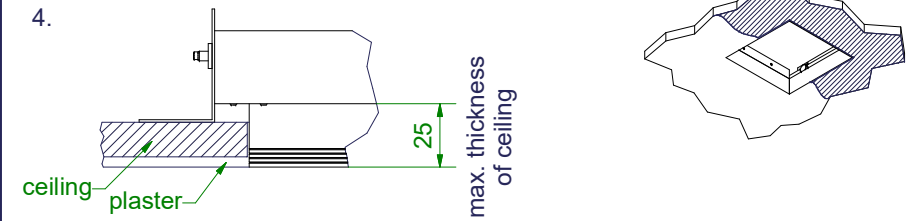

Recessed Frame

1045xx30 - 1046xx30

Installation instruction -A

	Frame dimensions (mm)					Cut out dimensions (mm)	
	A	B	C	D	E	X	Y
10460130 MINI-MULTIPLE TRIMLESS 1X RECESSED FRAME	133.5	133.5	106	106	169	107	134.5
10460230 MINI-MULTIPLE TRIMLESS 2 RECESSED FRAME	233.5	133.5	206	106	169	107	207
10460730 MINI-MULTIPLE TRIMLESS 3L RECESSED FRAME	338.5	133.5	311	106	169	107	312
10460430 MINI-MULTIPLE TRIMLESS 4SQ RECESSED FRAME	233.5	233.5	206	206	269	207	234.5
10450130 MULTIPLE TRIMLESS 1X RECESSED FRAME	190.5	190.5	163	163	226	164	191.5
10450230 MULTIPLE TRIMLESS 2LX RECESSED FRAME	345.5	190.5	318	163	226	164	319
10450330 MULTIPLE TRIMLESS 3LX RECESSED FRAME	488.5	190.5	461	163	226	164	462
10450430 MULTIPLE TRIMLESS 4SQX RECESSED FRAME	345.5	345.5	318	318	381	319	346.5

Square recessed frames:

Rectangular recessed frames:

Finishing for both types:

Mini-multiple installation: