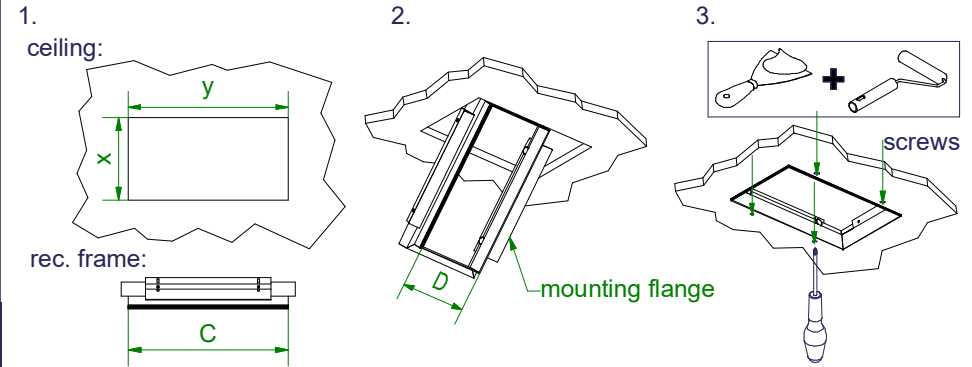

Recessed Frame

1045xx30 - 1046xx30

Installation instruction -A

	Frame dimensions (mm)					Cut out dimensions (mm)	
	A	B	C	D	E	X	Y
10460130 MINI-MULTIPLE TRIMLESS 1X RECESSED FRAME	133.5	133.5	106	106	169	107	134.5
10460230 MINI-MULTIPLE TRIMLESS 2 RECESSED FRAME	233.5	133.5	206	106	169	107	207
10460730 MINI-MULTIPLE TRIMLESS 3L RECESSED FRAME	338.5	133.5	311	106	169	107	312
10460430 MINI-MULTIPLE TRIMLESS 4SQ RECESSED FRAME	233.5	233.5	206	206	269	207	234.5
10450130 MULTIPLE TRIMLESS 1X RECESSED FRAME	190.5	190.5	163	163	226	164	191.5
10450230 MULTIPLE TRIMLESS 2LX RECESSED FRAME	345.5	190.5	318	163	226	164	319
10450330 MULTIPLE TRIMLESS 3LX RECESSED FRAME	488.5	190.5	461	163	226	164	462
10450430 MULTIPLE TRIMLESS 4SQX RECESSED FRAME	345.5	345.5	318	318	381	319	346.5

Square recessed frames:

Rectangular recessed frames:

Finishing for both types:

Mini-multiple installation: