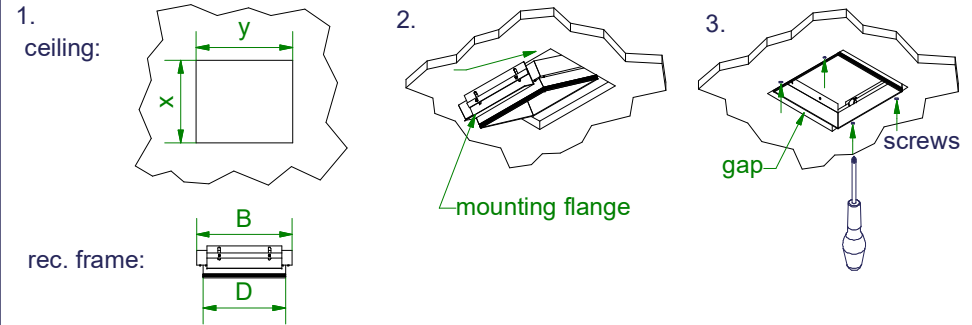

Recessed Frame

1045xx30 - 1046xx30

Installation instruction -A

	Frame dimensions (mm)					Cut out dimensions (mm)	
	A	B	C	D	E	X	Y
10460130 MINI-MULTIPLE TRIMLESS 1X RECESSED FRAME	133.5	133.5	106	106	169	107	134.5
10460230 MINI-MULTIPLE TRIMLESS 2 RECESSED FRAME	233.5	133.5	206	106	169	107	207
10460730 MINI-MULTIPLE TRIMLESS 3L RECESSED FRAME	338.5	133.5	311	106	169	107	312
10460430 MINI-MULTIPLE TRIMLESS 4SQ RECESSED FRAME	233.5	233.5	206	206	269	207	234.5
10450130 MULTIPLE TRIMLESS 1X RECESSED FRAME	190.5	190.5	163	163	226	164	191.5
10450230 MULTIPLE TRIMLESS 2LX RECESSED FRAME	345.5	190.5	318	163	226	164	319
10450330 MULTIPLE TRIMLESS 3LX RECESSED FRAME	488.5	190.5	461	163	226	164	462
10450430 MULTIPLE TRIMLESS 4SQX RECESSED FRAME	345.5	345.5	318	318	381	319	346.5

Square recessed frames:

Rectangular recessed frames:

Finishing for both types:

Mini-multiple installation: