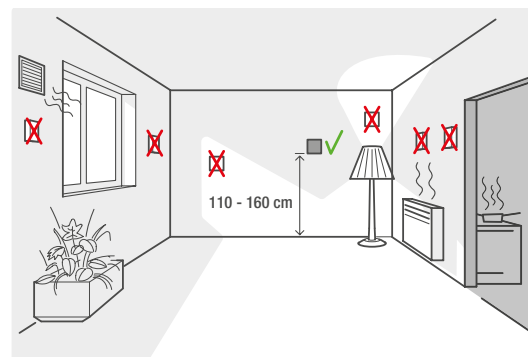

Thermostat function

Plaatsing / Placement / Platzierung / Anbringung / Placering / Plassering / Sistemazione / Umieszczanie / Umístnenie