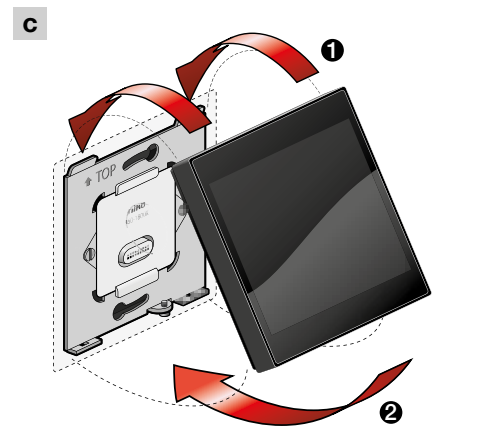

550-18000
550-18001

Niko Home Control
4 year warranty

- **EN** Digital black, connected control screen, 24 V
- **NL** Digital black, geconnecteerd bedieningsscherm, 24 V
- **FR** Digital black, écran de commande connecté, 24 V
- **DE** Digital black, angeschlossener Bedienbildschirm, 24 V
- **DK** Digital black, tilsluttet kontrolskærm, 24 V
- **SE** Digital black, uppkoppladekskärn, 24 V
- **NO** Digital black, tilkoblet kontrollskjerm, 24 V
- **IT** Digital black, schermo di controllo collegato, 24 V
- **PL** Digital black, podłączony ekran sterowania, 24 V
- **SK** Digital black, pripojenej riadiacej obrazovke, 24 V

Dimensions

Årmetingen / Dimensions / Abmessungen / Dimensioner / Mått / Dimensioner / Dimenzioni / Wymiary / Rozmery

Wiring

Aansluitschema / Schéma de raccordement / Verdrahtung / Tilslutningsskema / Kopplingschema / Ledningstilkopling / Cablaggio / Okablowanie / Instalácia

Installation

Installatie / Installation / Installation / Installation / Installation / Installasjon / Instalazione / Instalacja / Inštalácia

Max. cable length from power supply to the last connected Digital black. (maximum 10 Digital blacks per power supply 340-0005X).

Cable Section	Cable type & section			
	UTP	TPVF	SVV	3G1mm²
Section	0,2 mm²	0,3 mm²	0,5 mm²	1 mm²
Ø	0,5 mm	0,6 mm	0,8 mm	1,2 mm
1 unit	≤55 m	≤80 m	≤140 m	≤250 m
2 units	≤30 m	≤40 m	≤70 m	≤140 m
3 units	≤20 m	≤25 m	≤45 m	≤90 m
4 units	≤15 m	≤20 m	≤35 m	≤70 m
5 units	≤11 m	≤15 m	≤30 m	≤55 m
6 units	≤10 m	≤12 m	≤25 m	≤45 m
7 units	-	≤11 m	≤20 m	≤40 m
8 units	-	≤10 m	≤15 m	≤35 m
9 units	-	-	≤10 m	≤30 m
10 units	-	-	≤10 m	≤25 m

option 1

Thermostat function

Plaatsing / Placement / Platzierung / Anbringung / Placering / Plassering / Sistemazione / Umieszczanie / Umístnenie