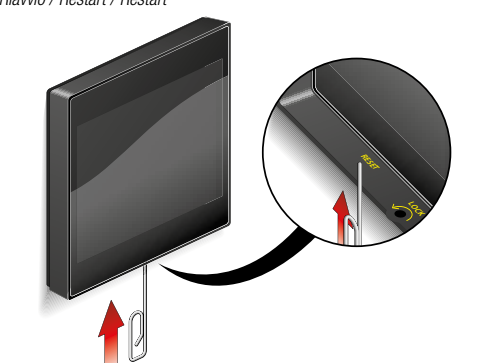

Your Digital black's settings will be preserved. De instellingen van je Digital black blijven bewaard. Les paramètres de votre Digital black seront préservés. Die Einstellungen Ihres Digital black bleiben erhalten. Dine Digital black indstillinger bliver bevaret. Din Digital black inställningar kommer att bevaras. Dine Digital black innstillinger blir bevaret. Le impostazioni del tuo Digital black verranno mantenute. Twoje ustawienia Digital black zostaną zachowane. Nastavenia Digital black budú zachované.