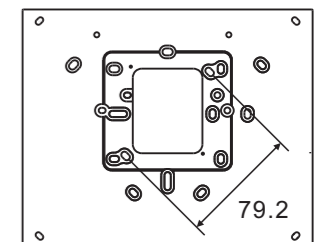

Product dimension (Unit: mm)

Installation height

IPtouch 7

IPtouch 10

M2238.-.

Surface-mounted box (Unit: mm)

Global

VDE&BS&CN

NEMA

NEMA

NEMA&Italy

Swiss

IP touch 7

IP touch 10

M2238.-.

Surface-mounted installation

This installation method is not suitable for IPtouch (LAN+LAN)

Desktop installation

This installation method is not suitable for IPtouch (LAN+LAN)

Flush-mounted installation

Cavity wall installation

Replacing the end strip