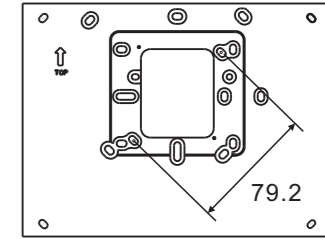

Product dimension (Unit: mm)

Installation height

IPtouch 7

IPtouch 10

M2238.-.

Surface-mounted box (Unit: mm)

Global

VDE&BS&CN

NEMA

NEMA

NEMA&Italy

Swiss

IP touch 7

IP touch 10

M2238.-.

Surface-mounted installation