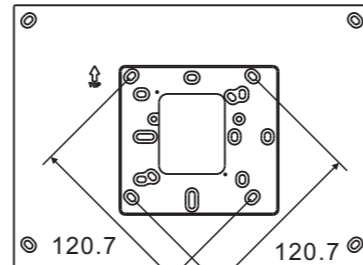

Product dimension (Unit: mm)

Installation height

IPtouch 7

IPtouch 10

M2238.-.

Surface-mounted box (Unit: mm)

Global

VDE&BS&CN

NEMA

NEMA

NEMA&Italy

Swiss

IP touch 7

IP touch 10

M2238.-.

Surface-mounted installation

This installation method is not suitable for IPtouch (LAN+LAN)

Desktop installation

This installation method is not suitable for IPtouch (LAN+LAN)

Flush-mounted installation

Cavity wall installation

Replacing the end strip