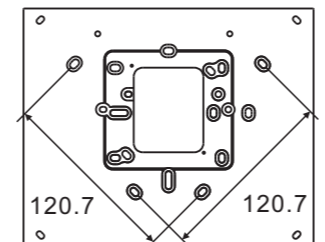

Product dimension (Unit: mm)

Installation height

IPtouch 7

IPtouch 10

M2238.-.

Surface-mounted box (Unit: mm)

Global

VDE&BS&CN

NEMA

NEMA

NEMA&Italy

Swiss

IP touch 7

IP touch 10

M2238.-.

Surface-mounted installation

This installation method is not suitable for IPtouch (LAN+LAN)

Desktop installation

This installation method is not suitable for IPtouch (LAN+LAN)

Flush-mounted installation

Cavity wall installation

Replacing the end strip