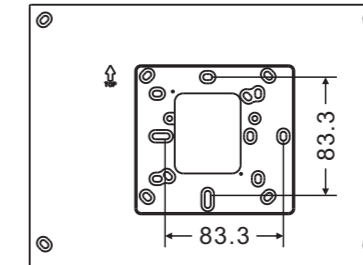

Product dimension (Unit: mm)

Installation height

IPtouch 7

IPtouch 10

M2238.-.

Surface-mounted box (Unit: mm)

Global

VDE&BS&CN

NEMA

NEMA

NEMA&Italy

Swiss

IP touch 7

IP touch 10

M2238.-.

Surface-mounted installation

This installation method is not suitable for IPtouch (LAN+LAN)

Desktop installation

This installation method is not suitable for IPtouch (LAN+LAN)

Flush-mounted installation

Cavity wall installation

Replacing the end strip