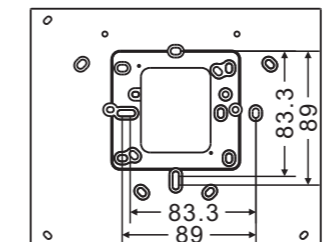

Product dimension (Unit: mm)

Installation height

IPtouch 7

IPtouch 10

M2238.-.

Surface-mounted box (Unit: mm)

Global

VDE&BS&CN

NEMA

NEMA

NEMA&Italy

Swiss

IP touch 7

IP touch 10

M2238.-.

Surface-mounted installation

This installation method is not suitable for IPtouch (LAN+LAN)

Desktop installation

This installation method is not suitable for IPtouch (LAN+LAN)

Flush-mounted installation

Cavity wall installation

Replacing the end strip