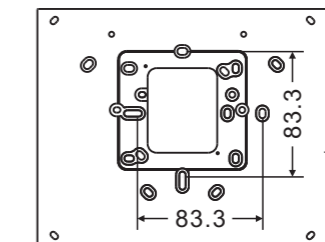

Product dimension (Unit: mm)

Installation height

IPtouch 7

IPtouch 10

M2238.-.

Surface-mounted box (Unit: mm)

Global

VDE&BS&CN

NEMA

NEMA

NEMA&Italy

Swiss

IP touch 7

IP touch 10

M2238.-.

Surface-mounted installation

This installation method is not suitable for IPtouch (LAN+LAN)

Desktop installation

This installation method is not suitable for IPtouch (LAN+LAN)

Flush-mounted installation

Cavity wall installation

Replacing the end strip