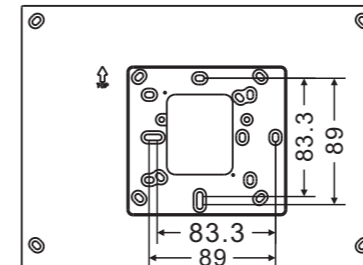

Product dimension (Unit: mm)

Installation height

IPtouch 7

IPtouch 10

M2238.-.

Surface-mounted box (Unit: mm)

Global

VDE&BS&CN

NEMA

NEMA

NEMA&Italy

Swiss

IP touch 7

IP touch 10

M2238.-.

Surface-mounted installation

This installation method is not suitable for IPtouch (LAN+LAN)

Desktop installation

This installation method is not suitable for IPtouch (LAN+LAN)

Flush-mounted installation

Cavity wall installation

Replacing the end strip