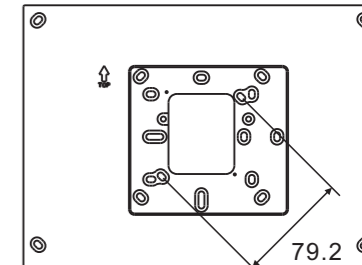

Product dimension (Unit: mm)

Installation height

IPtouch 7

IPtouch 10

M2238.-.

Surface-mounted box (Unit: mm)

Global

VDE&BS&CN

NEMA

NEMA

NEMA&Italy

Swiss

IP touch 7

IP touch 10

M2238.-.

Surface-mounted installation

This installation method is not suitable for IPtouch (LAN+LAN)

Desktop installation

This installation method is not suitable for IPtouch (LAN+LAN)

Flush-mounted installation

Cavity wall installation

Replacing the end strip