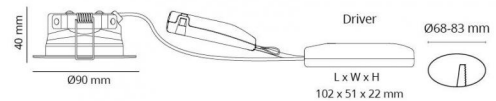

Junistar ECO Isosafe Black DimToWarm 470lm 2000-2800K Ra>95 Trailing edge dimming

Article code: **905217**
EAN: 7021989052173

Light technic

Version: DimToWarm
Type of light source: LED (not exchangeable)
Wattage: 6W
System wattage: 7W
Luminous flux: 470lm
Efficacy: 67 lm/W
Voltage: 230V
Colour temperature: 2000-2800K
Colour rendering (CRI): Ra>95
MacAdams factor: SDCM: 3
Lifetime: L80/B20>50,000
Light distribution: Direct
Optic: Glass Clear
Beam angle: 42°

Control/Dimming

Type: Trailing edge dimming

Protection

Luminaire class: Class II SELV
Ingress protection rating: IP44
Ta nominal: Ta=25°C

Energy and approvals

Energy class: A++
Approval: CE

Materials and finish

Housing: Aluminium
Colour: Black (RAL 9004)
Optics: Glass

Mounting/Connection

Mounting: Recessed, Indoor
Cable entry: Screwless terminal block
Max. luminaires per circuit breaker: B10: 105, B16: 168, C10: 105, C16: 168

Dimensions (mm)

Length (mm) L: 90
Width (mm) W: 90
Height (mm) H: 40
Diameter (mm) D: 90
Cut-out (mm): 83
Weight (kg) brutto/netto: 0.361 / 0.361

Packaging

Packing dimensions (mm): 122 x 121 x 95
Number per pack: 8