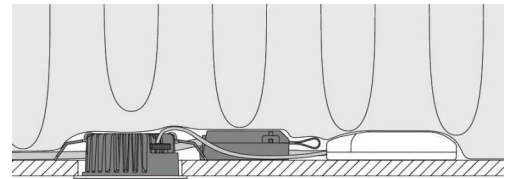

Protection

Luminaire class: Class II SELV
Ingress protection rating: IP44
Ta nominal: Ta=25°C

Energy and approvals

Energy class: A++
Approval: CE

Materials and finish

Housing: Aluminium
Colour: Black (RAL 9004)
Optics: Glass

Mounting/Connection

Mounting: Recessed, Indoor
Cable entry: Screwless terminal block
Max. luminaires per circuit breaker: B10: 105, B16: 168, C10: 105, C16: 168

Dimensions (mm)

Length (mm) L: 90
Width (mm) W: 90
Height (mm) H: 40
Diameter (mm) D: 90
Cut-out (mm): 83
Weight (kg) brutto/netto: 0.361 / 0.361