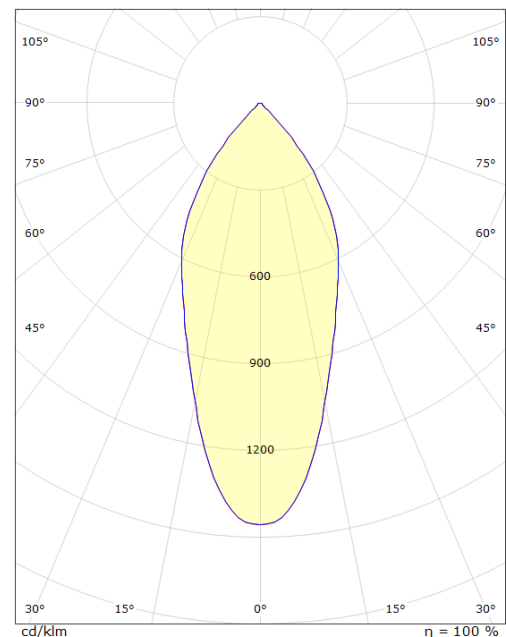

Dimensions (mm)

Length (mm) L: 90
Width (mm) W: 90
Height (mm) H: 40
Diameter (mm) D: 90
Cut-out (mm): 83
Weight (kg) brutto/netto: 0.361 / 0.361

Packaging

Packing dimensions (mm): 122 x 121 x 95
Number per pack: 8