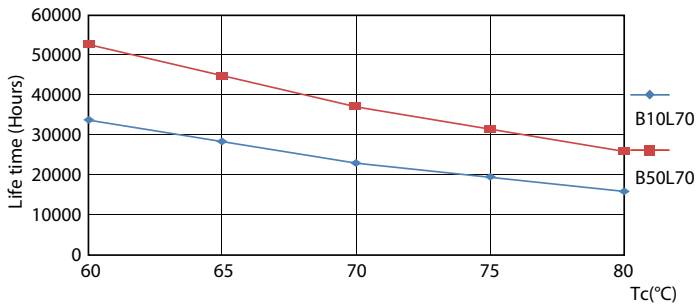

LEDtube 220-240V G13 LifetimeVsTc