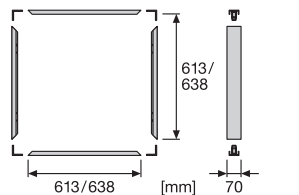

PL 600 SURFACE MOUNT KIT H70 VAL
EAN 4058075402843
PL 625 SURFACE MOUNT KIT H70 VAL
EAN 4058075402867