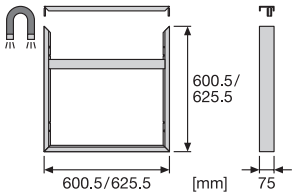

PL 600 SURFACE MOUNT KIT H75
EAN 4058075472914
PL 625 SURFACE MOUNT KIT H75
EAN 4058075472938