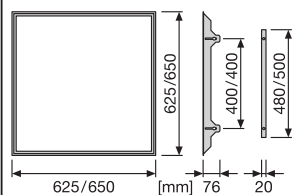

PL 600 RECESSED MOUNT FRAME
EAN 4058075402881
PL 625 RECESSED MOUNT FRAME
EAN 4058075402904

	*C10A	*B16A	*C16A	
PANEL PFM 36W	n = 12	n = 13	n = 19	
PANEL PFM 30W	n = 13	n = 15	n = 21	
PANEL PFM 25W	n = 15	n = 16	n = 24	

PANEL PFM 600/625

C10449057
G11094519
16.03.20

LEDVANCE GmbH
Parking 29-33
85748 Garching, Germany
www.ledvance.com