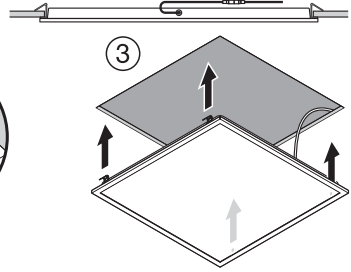

RECESSED MOUNT CLIPS VALUE
EAN 4058075409859